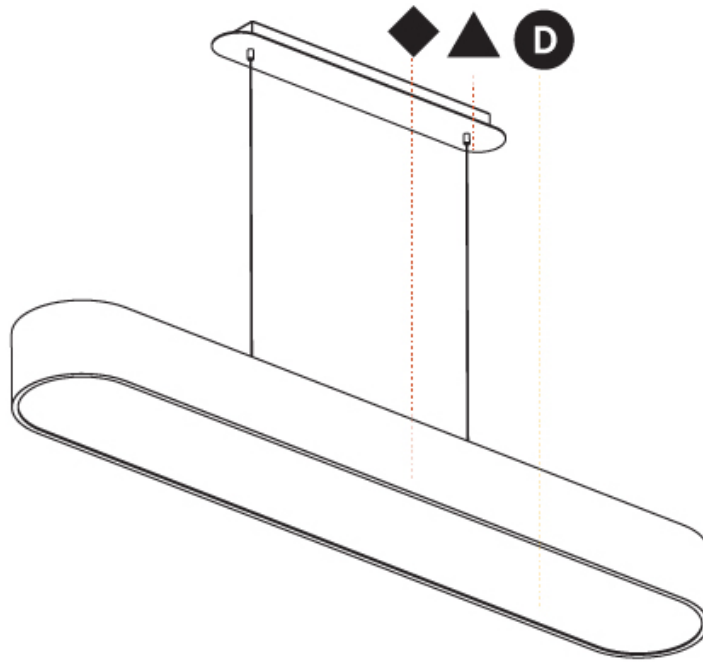

SMOOTHLINE SUSPENSION

A30271-

PROJECT _____

TYPE _____

SPECIFIER _____

QUANTITY _____

DATE _____

A