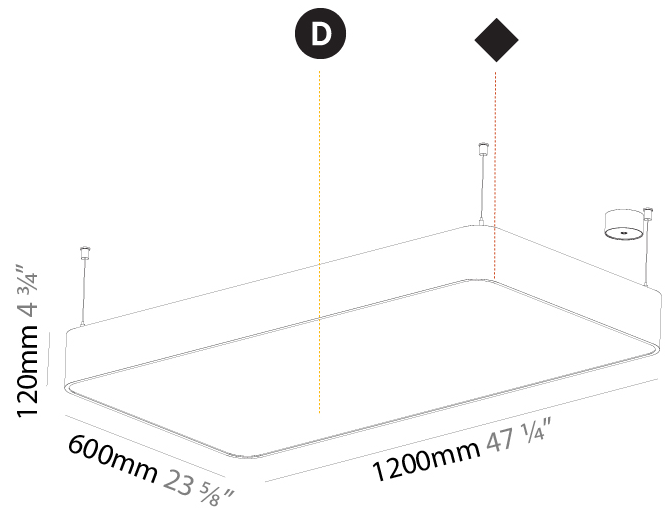

GENERAL

Series: Smoothy
Subseries: Smoothy Standard
Brand: Prolicht
Division: Architectural
Mounting Type: Suspension
Mounting Location: Ceiling
Subcategory: Ambient

PHYSICAL

Shape: Rectangle
Length (mm): 1200
Length (in): 47 1/4
Width (mm): 600
Width (in): 23 5/8
Height (mm): 120
Height (in): 4 3/4
Max. Overall Height (mm): 2120mm / 83-7/16
Max. Overall Height (in): 83 7/16
Light Distribution: Direct
Weight (kg): 20.33
Weight (lbs): 44.82
Diffuser: PMMA - Opal or Micro-Prism
Fixture Finish: SSR / BKV / CWI / CRY / HAB / LAG / UFT / ITA / RUA / RUR / MIC / FTG / MYG / TWT / LOD / PUS / FRO / FUP / KIA / POP / BLS / SPG / MEY / GOH / GUM / CHC / COM / ABZ / JAG / OBR / MOS / ROR
Fixture Material: Extruded Aluminum / Steel
Cable Details: 2000mm / 78 3/4"

ELECTRICAL

Lamp Type: LED (Zhaga Standard)
Input Wattage (W): 108.9
Total Output Wattage (W): 99
Dimming: Non-Dimmable
Driver Included: Yes
Driver Location: Integrated
Driver Type: Constant Current - Universal
Driver Class: Class 2
Input Voltage (V): 120 - 277
Constant Current (MA): 350
Upon Request: (Not included - see components) Integral: 0-10Vdc dimming / Phase dimming 120Vac only

LED

Color Temperature (°K): 3000 / 3500 / 4000
Max. Delivered Lumen (lm): 11050 / 11250 / 11450
CRI: >80 CRI
Efficiency (%): 82.7%
Lamp Life (hrs): 50000

OPTICAL

RATINGS AND CERTIFICATIONS

Certified By: Certified for North American Standards
IP rating: IP20