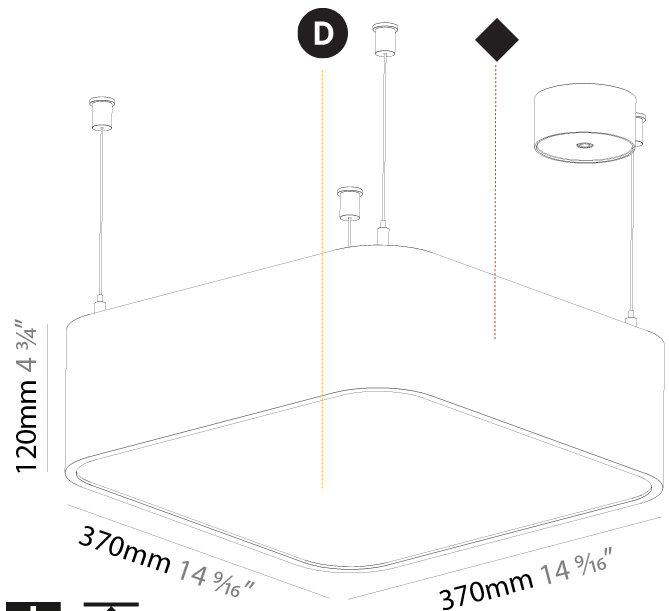

GENERAL

Series: Smoothy
Subseries: Smoothy Standard
Brand: Prolicht
Division: Architectural
Mounting Type: Suspension
Mounting Location: Ceiling
Subcategory: Ambient

PHYSICAL

Shape: Square
Length (mm): 370
Length (in): 14 ⁹/₁₆
Width (mm): 370
Width (in): 14 ⁹/₁₆
Height (mm): 120
Height (in): 4 ³/₄
Max. Overall Height (mm): 2120
Max. Overall Height (in): 83 ⁷/₁₆
Light Distribution: Direct
Weight (kg): 4.15
Weight (lbs): 9.13
Diffuser: PMMA - Opal or Micro-Prism
Fixture Finish: SSR / BKV / CWI / CRY / HAB / LAG / UFT / ITA / RUA / RUR / MIC / FTG / MYG / TWT / LOD / PUS / FRO / FUP / KIA / POP / BLS / SPG / MEY / GOH / GUM / CHC / COM / ABZ / JAG / OBR / MOS / ROR
Fixture Material: Extruded Aluminum / Steel
Cable Details: 2000mm / 78 3/4"

ELECTRICAL

Lamp Type: LED (Zhaga Standard)
Input Wattage (W): 12
Total Output Wattage (W): 10
Dimming: Non-Dimmable
Driver Included: Yes
Driver Location: Integrated
Driver Type: Constant Current - Universal
Driver Class: Class 2
Input Voltage (V): 120 - 277
Constant Current (MA): 350
Upon Request: (Not included - see components) Integral: 0-10Vdc dimming / Phase dimming 120Vac only

LED

Color Temperature (°K): 3000 / 3500 / 4000
Max. Delivered Lumen (lm): 1380 / 1401 / 1430
CRI: >80 CRI
Efficiency (%): 82.7
Lamp Life (hrs): 50000

OPTICAL

RATINGS AND CERTIFICATIONS

Certified By: Certified for North American Standards
IP rating: IP20