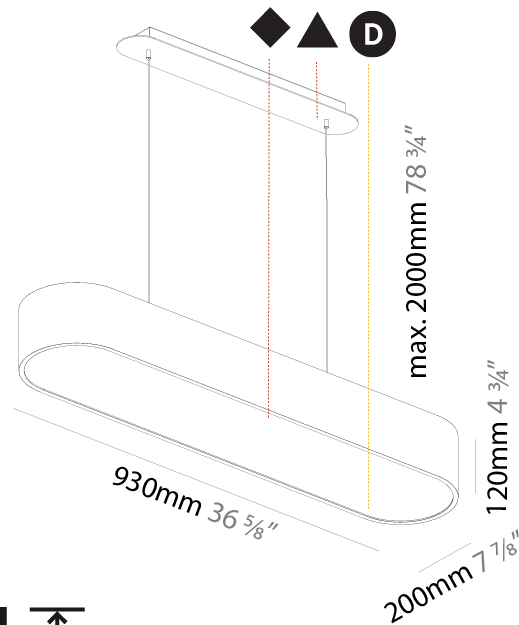

GENERAL

Series: Smoothy
Subseries: Smoothline
Brand: Prolicht
Division: Architectural
Mounting Type: Suspension
Mounting Location: Ceiling
Subcategory: Ambient

PHYSICAL

Shape: Oval
Length (mm): 930
Length (in): 36 5/8
Width (mm): 200
Width (in): 7 7/8
Height (mm): 120
Height (in): 4 3/4
Max. Overall Height (mm): 2120
Max. Overall Height (in): 82 1/2
Light Distribution: Direct
Weight (kg): 6.973
Weight (lbs): 15.34
Diffuser: PMMA - Opal or Micro-Prism
Fixture Finish: SSR / BKV / CWI / CRY / HAB / LAG / UFT / ITA / RUA / RUR / MIC / FTG / MYG / TWT / LOD / PUS / FRO / FUP / KIA / POP / BLS / SPG / MEY / GOH / GUM / CHC / COM / ABZ / JAG / OBR / MOS / ROR
Fixture Material: Extruded Aluminum / Steel
Cable Details: 2000mm / 78 3/4"

ELECTRICAL

Lamp Type: LED (Zhaga Standard)
Input Wattage (W): 31.5
Total Output Wattage (W): 27
Dimming: Tri-Mode (Non-Dimming and Phase Dimming (120Vac only) and 0-10V Dimming)
Driver Included: Yes
Driver Location: Integrated
Driver Type: Constant Current - Universal
Driver Class: Class 2
Input Voltage (V): 120 - 277
Constant Current (MA): 500

LED

Number of LEDs: 9
Color Temperature (°K): 3000 / 3500 / 4000
Max. Delivered Lumen (lm): 2190 / 2362 / 2410
Nominal Lumen (lm): 3285lm
CRI: >80 CRI
Lamp Life (hrs): 50000

OPTICAL

RATINGS AND CERTIFICATIONS

Certified By: Certified for North American Standards
IP rating: IP20