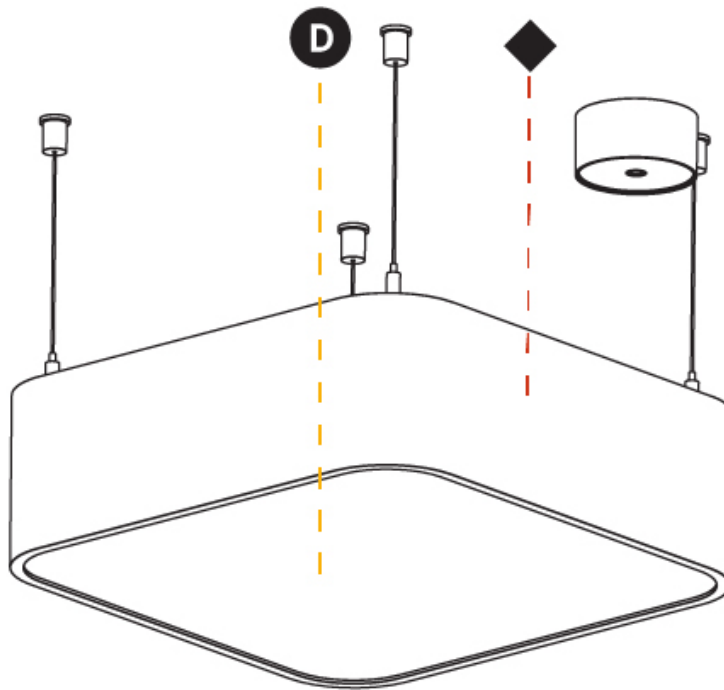

SMOOTHY STANDARD SUSPENSION

A31672-

PROJECT	_____
TYPE	_____
SPECIFIER	_____
QUANTITY	_____
DATE	_____

A