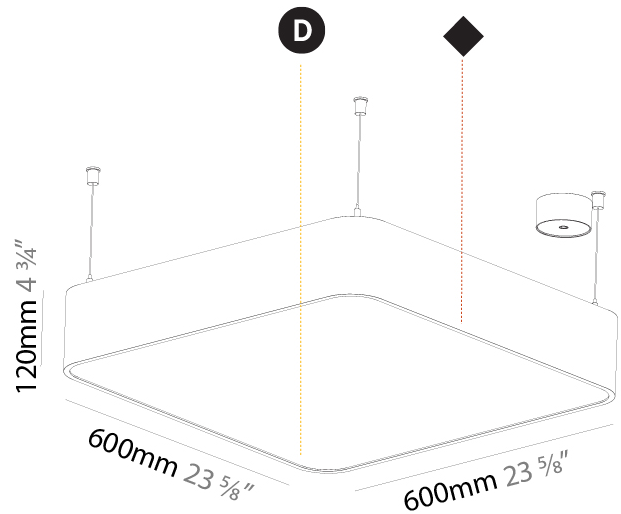

GENERAL

Series: Smoothy
Subseries: Smoothy Standard
Brand: Prolicht
Division: Architectural
Mounting Type: Suspension
Mounting Location: Ceiling
Subcategory: Ambient

PHYSICAL

Shape: Square
Length (mm): 600
Length (in): 23 ⁵/₈
Width (mm): 600
Width (in): 23 ⁵/₈
Height (mm): 120
Height (in): 4 ³/₄
Max. Overall Height (mm): 2120mm / 83-7/16
Max. Overall Height (in): 83 ⁷/₁₆
Light Distribution: Direct
Weight (kg): 10.86
Weight (lbs): 23.94
Diffuser: PMMA - Opal or Micro-Prism
Fixture Finish: SSR / BKV / CWI / CRY / HAB / LAG / UFT / ITA / RUA / RUR / MIC / FTG / MYG / TWT / LOD / PUS / FRO / FUP / KIA / POP / BLS / SPG / MEY / GOH / GUM / CHC / COM / ABZ / JAG / OBR / MOS / ROR
Fixture Material: Extruded Aluminum / Steel
Cable Details: 2000mm / 78 3/4"

ELECTRICAL

Lamp Type: LED (Zhaga Standard)
Input Wattage (W): 50
Total Output Wattage (W): 45
Dimming: Non-Dimmable
Driver Included: Yes
Driver Location: Integrated
Driver Type: Constant Current - Universal
Driver Class: Class 2
Input Voltage (V): 120 - 277
Constant Current (MA): 350
Upon Request: (Not included - see components) Integral: 0-10Vdc dimming / Phase dimming 120Vac only

LED

Color Temperature (°K): 3000 / 3500 / 4000
Max. Delivered Lumen (lm): 5520 / 5606 / 5720
CRI: >80 CRI
Efficiency (%): 82.7
Lamp Life (hrs): 50000

OPTICAL

RATINGS AND CERTIFICATIONS

Certified By: Certified for North American Standards
IP rating: IP20