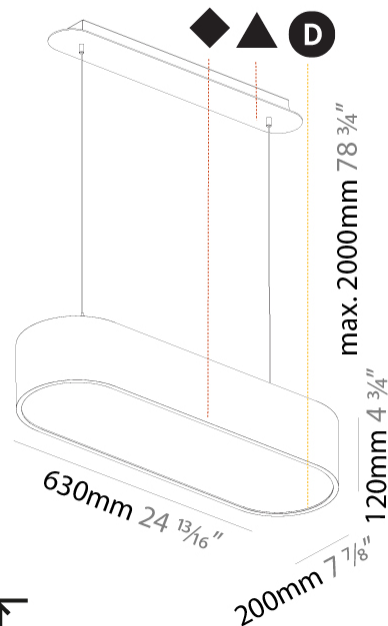

GENERAL

Series: Smoothy
Subseries: Smoothline
Brand: Prolicht
Division: Architectural
Mounting Type: Suspension
Mounting Location: Ceiling
Subcategory: Ambient

PHYSICAL

Shape: Oval
Length (mm): 630
Length (in): 24 ¹³/₁₆"
Width (mm): 200
Width (in): 7 ⁷/₈"
Height (mm): 120
Height (in): 4 ³/₄"
Max. Overall Height (mm): 2120
Max. Overall Height (in): 82 ¹/₂"
Light Distribution: Direct
Weight (kg): 5.043
Weight (lbs): 11.40
Diffuser: PMMA - Opal or Micro-Prism
Fixture Finish: SSR / BKV / CWI / CRY / HAB / LAG / UFT / ITA / RUA / RUR / MIC / FTG / MYG / TWT / LOD / PUS / FRO / FUP / KIA / POP / BLS / SPG / MEY / GOH / GUM / CHC / COM / ABZ / JAG / OBR / MOS / ROR
Fixture Material: Extruded Aluminum / Steel
Cable Details: 2000mm / 78 3/4"

ELECTRICAL

Lamp Type: LED (Zhaga Standard)
Input Wattage (W): 21
Total Output Wattage (W): 18
Dimming: Tri-Mode (Non-Dimming and Phase Dimming (120Vac only) and 0-10V Dimming)
Driver Included: Yes
Driver Location: Integrated
Driver Type: Constant Current - Universal
Driver Class: Class 2
Input Voltage (V): 120 - 277
Constant Current (MA): 500

LED

Number of LEDs: 6 x 3W
Color Temperature (°K): 3000 / 3500 / 4000
Max. Delivered Lumen (lm): 1530 / 1646 / 1680
Lamp Life (hrs): 50000

OPTICAL

RATINGS AND CERTIFICATIONS

Certified By: Certified for North American Standards
IP rating: IP20