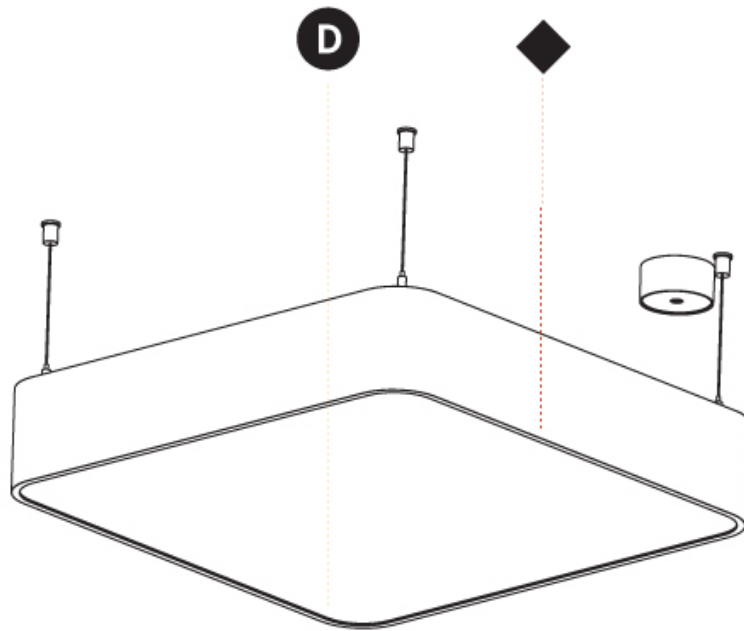

SMOOTHY STANDARD SUSPENSION

A31679-

PROJECT	_____
TYPE	_____
SPECIFIER	_____
QUANTITY	_____
DATE	_____